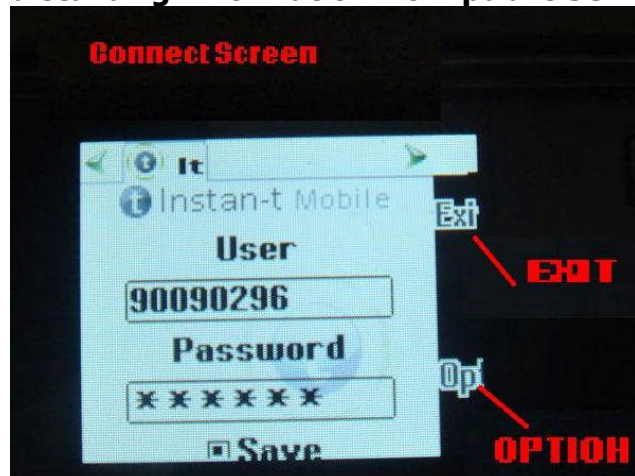

pic technology

PIC TECHNOLOGY LLP - (NEOI-SINGAPORE – eMXI) (香港 股份有限公司)

SingTel Singapore WAP / GPRS / MMS Settings for NEOI Phones with NeoITchat and <http://mobile.msn.com> Service

Settings:

GPRS 1:

Profile name: - **SingTel**

GPRS APN: - **internet**

Username: - {blank}

Password: - {blank}

Auth. Type : Normal

Back

Save

Yes

Done

GPRS 2:

Profile Name: **e-ideas**

APN: **e-ideas**

User Name: **65IDEAS**

Password: **IDEAS**

Auth. Type : Normal

Back

Save

Yes

Done

WAP 1:

WAP profile name: SingTel IDEAS

WAP gateway IP: 165.021.042.084

(Profile) Homepage title: SingTel IDEAS

Homepage URL: <http://mobile.msn.com>

Security/authentication: OFF/ normal

APN (for WAP access): e-ideas

User-id: 65IDEAS

Password: IDEAS

BACK

(1) Activate Profile

OK

YES

NeoITchat: Your **Neoi Phones** have a built in **special Chat Client**, "Instan-t Mobile" which works over the internal **Neoi Network** (without any Advertising or other disturbing Information from public Service providers),

however the **NeoITchat** service works completely **compatible** with public networks like **MSN, Yahoo etc.** To connect to the NeoITchat, please push the **DOWN Arrow** on the 5 Way Navigator Pad on the Neoi Phones and select "IT" enter (Middle Key), then receive the NeoITchat log in screen (follow separate Instructions)

Neoi has assigned to You a **NeoITchat** account and a **linking MSN Chat** account which you may use freely.